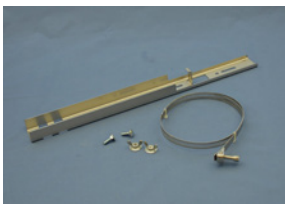

Pedestal

FOSC-ACC-PED-BRKT-UNIV
F29601-000