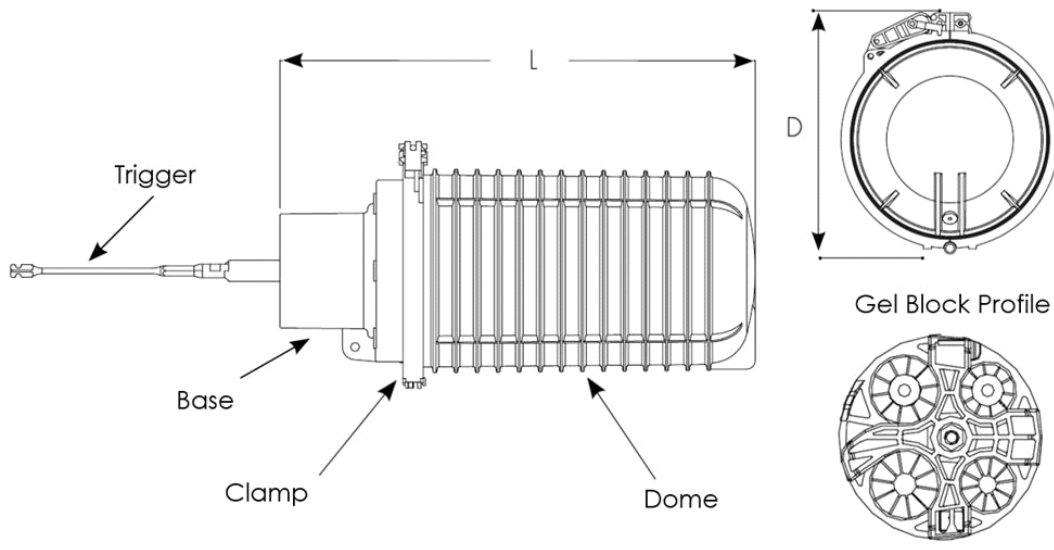

FOSC™450 A4 Fiber Optic Splice Closure with one 4-port tap, 7 dB terminating

- Single-ended, O-ring sealed dome closure for splicing feeder and distribution cables
- Gel cable sealing technology allows easy adding or removing of a wide size range of cables
- Compatible with most common cable types: e.g. loose tube, central core, ribbon fiber
- FOSC splice trays hinged for access to any splice without disturbing other trays
- Closure can be used in aerial, pedestal and underground (up to 5 meters) environments
- Compatible with CommScope's CWDM modules and optical splitter trays

Product Classification

Product Type	Single-ended, round fiber closure
Regional Availability	Latin America North America
Product Series	FOSC 450
Product Brand	FOSC™

General Specifications

Splicing Type, Supported	Mass fusion Single fusion
Splicing Capacity, Mass Fusion, maximum	144
Splicing Capacity, Single Fusion, maximum	96
Color	Black
Distribution Type	4-port tap
Network Area Type	Drop
Package, quantity	1
Packaging Type	Box Carton
Splice Tray Included, quantity	1
Splice Tray Type Included	12-way, heat shrink
Splicing Capacity, Single Splice, 12 fibers, maximum	96
Splicing Capacity, Single Splice, 6 fibers, maximum	48

Dimensions

Main Cable Diameter, maximum	25.00 mm
Diameter	150.00 mm 5.91 in
Diameter, with clamp	205 mm 8 in
Length	485.00 mm 19.09 in
Weight	2.72 kg 6.00 lb

Dimension Drawing

Mechanical Specifications

Cable Sealing Type	Compressed gel
Cable Entry Drop Port Style	Round
Cable Entry Main Port Style	Round
Cable Ports, quantity	4
Closure Sealing Type	Dome-to-base clamp with O-ring
Closure Style	Single-ended
Material Type	Impact-resistant polymer
Mount Type	Pole Strand Wall

Environmental Specifications

Environmental Space	Below ground Buried
Qualification Standard	IEC 61300, 5 m waterhead
Water Resistance	Flash test valve at 5 psi (40 kPa)

Regulatory Compliance/Certifications